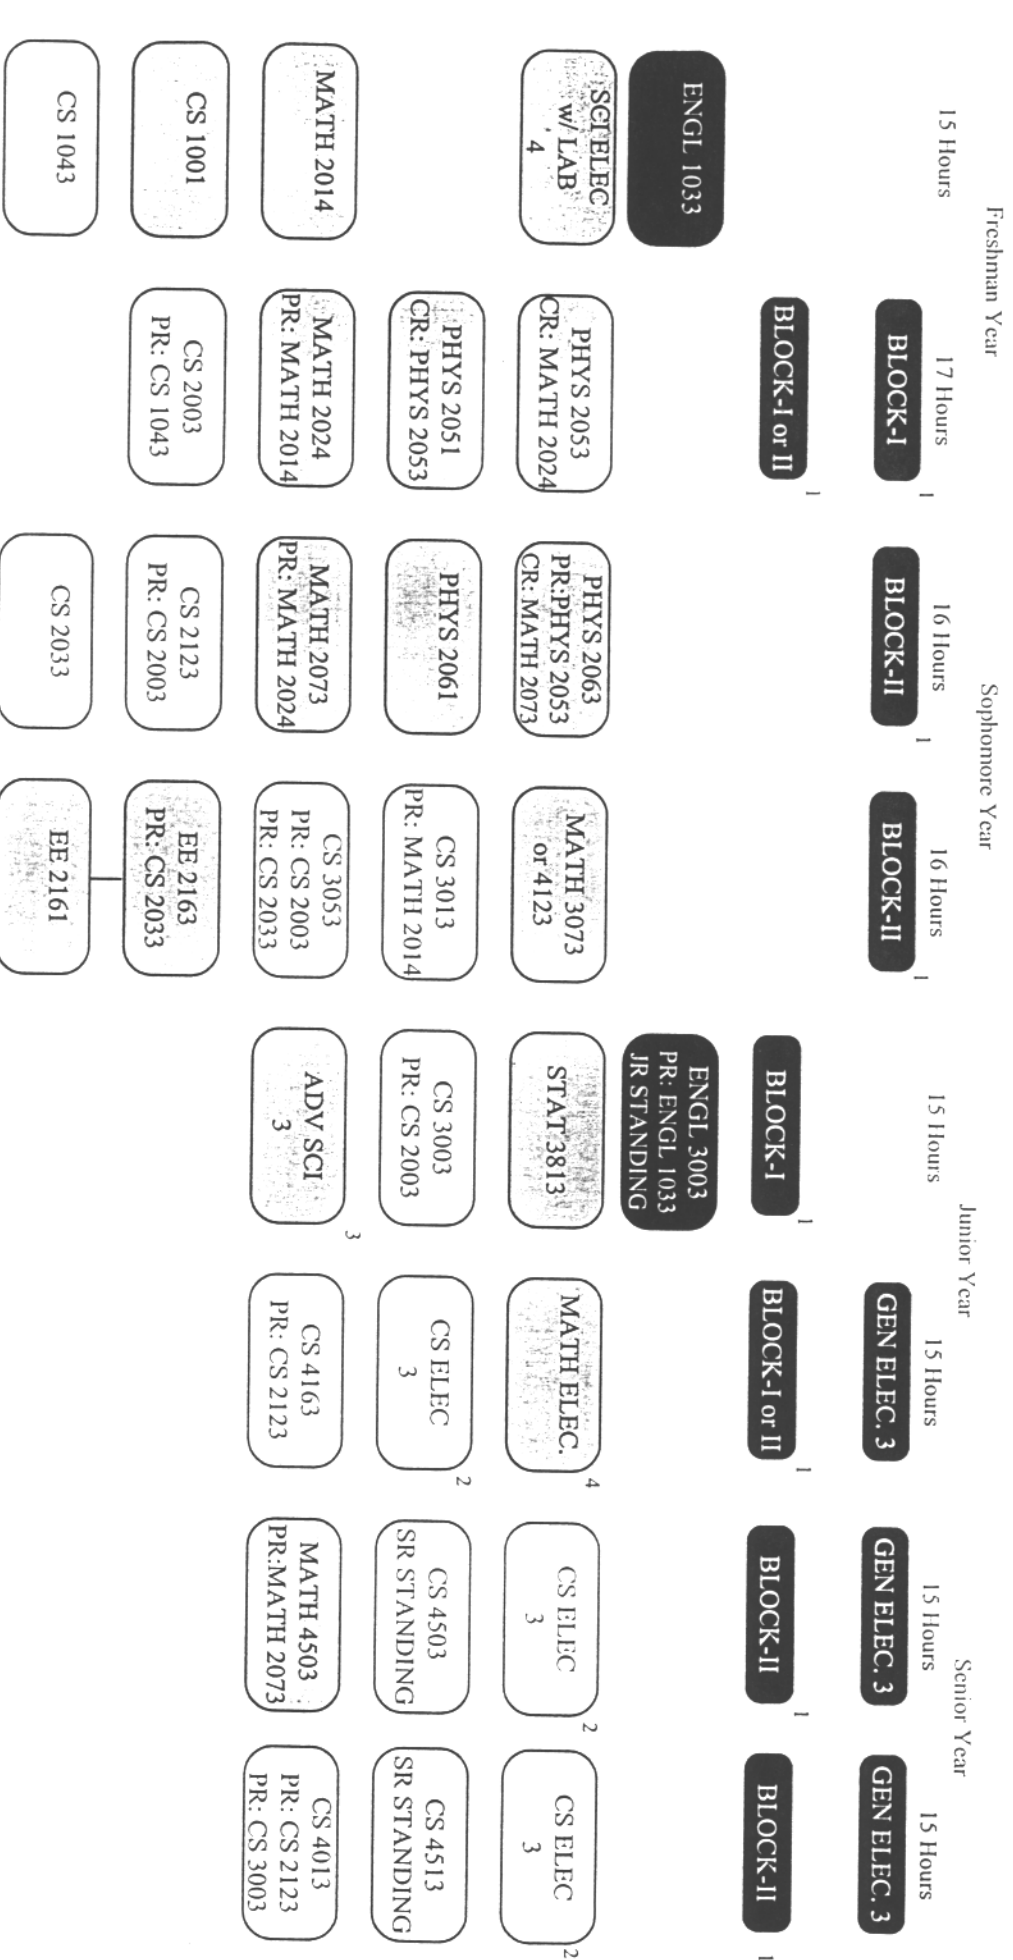

# The University of Tulsa - Computer Science (411)

Name \_\_\_\_\_  
 I.D.#. \_\_\_\_\_

Effective Date: June 1, 2004  
 Minimum Hours for Graduation: 124

<sup>1</sup> Tulsa Curriculum courses may be taken in any order. No more than 2 courses from a single department.